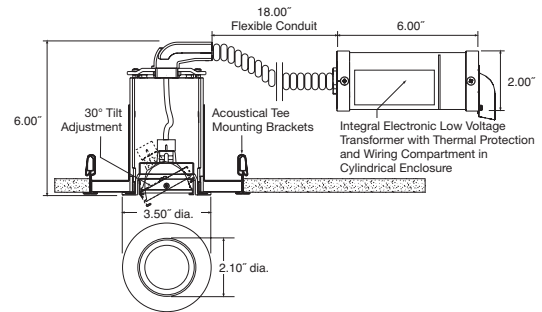

Lynx - Item Number TZ3002

Item No.	Description	Lamp
TZ3002	3.5" Round Adjustable Gimbal Trim - Includes Housing with Integral Electronic Transformer and J-box - Trim face has Armstrong White finish	12V MR16 37W Max